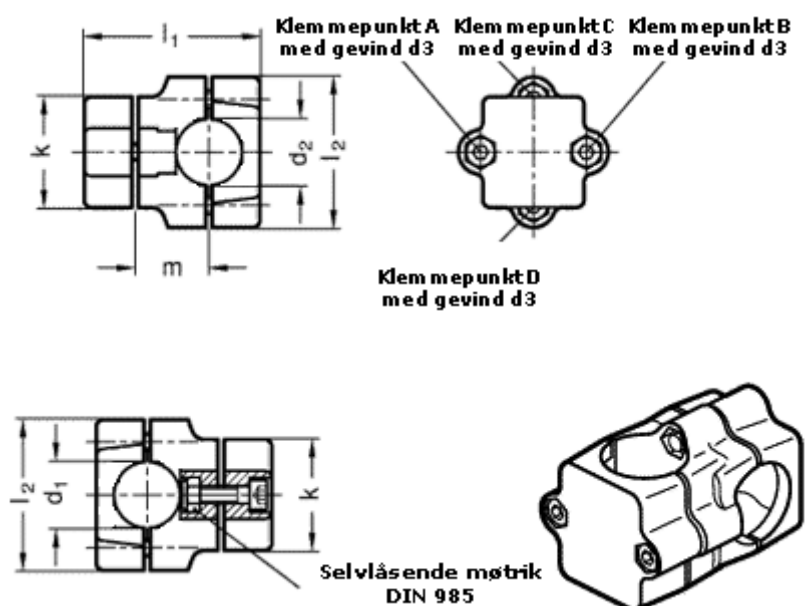

Article number: 20134B40B40602BL  
Description: E+G Two-way Connector  
GN134-B40-B40-60-2-BL

## Measures

Adjustable clamp lever = GN 911-M 8-55 have to be ordred separately

d1	= 40
d2	= 40
d3	= M 8
k	= 60
l1	= 109.0
l2	= 79
m	= 50.0